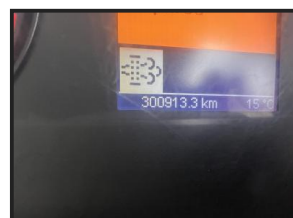

WILLIAMS TRUCK CENTRE

Scania P410

£24,950.00

2016 CEMENT MIXER P410 8X4, LIEBHERR EQUIPMENT, VERY CLEAN

Product Details

Category/Type	Mixers
Make	Scania
Model	P410
Year	2016
Hours	300913

Williams Brothers Industrial Park, Kirkby, United Kingdom