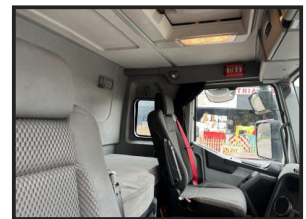

Renault T380

£POA

2016 renault t380 tractor unit, sleeper cab, warranted km. Ex supermarket so well maintained very clean call now

Product Details

Product Details	
<i>Category/Type</i>	<i>Tractor Units</i>
<i>Make</i>	<i>Renault</i>
<i>Model</i>	<i>T380</i>
<i>Year</i>	<i>2016</i>
<i>Hours</i>	<i>447000</i>