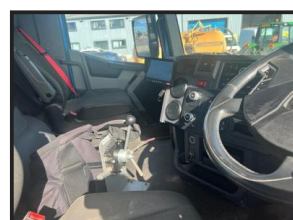

WILLIAMS TRUCK CENTRE

RENAULT PREMIUM

£POA

2021 RENAULT PREMIUM 430.26 6X4 SKIP LOADER 51,000KM EXCELLENT TRUCK LIKE NEW

Product Details

| | |
|----------------------|----------------|
| Category/Type | Mixers |
| Make | RENAULT |
| Model | PREMIUM |
| Year | 2021 |
| Hours | 51000 |