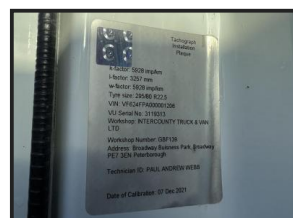

## Renault Premium

**£POA**

2014 RENAULT PREMIUM LANDER 8X4 HYMIX MIXER BODY , 333 KMS, JANUARY MOT,  
...TRUCK PRICE POA....