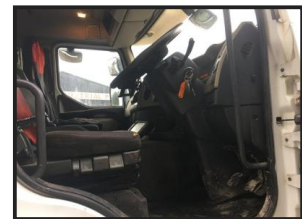

RENAULT PREMIUM

£POA

62 PLATE RENAULT PREMIUM 430.32 TIPPER WITH FULL TARMAC SPEC VERY CLEAN TRUCK

Product Details

Category/Type	Tippers
Make	RENAULT
Model	PREMIUM
Year	2012
Hours	426956

Williams Brothers Industrial Park, Kirkby, Kirkby, United Kingdom