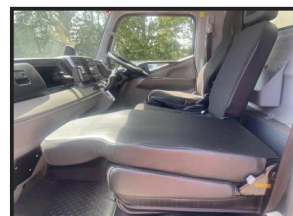

## Mitsubishi Canter

**£POA**

Mitsubishi Canter 7.5 t 5.5 ltr, Box with taillift , Warranted 162,000km, 3 seats , Day cab, Auto, 18ft GRP Box, Column Taillift, Air deflector, Steel Suspension, POA