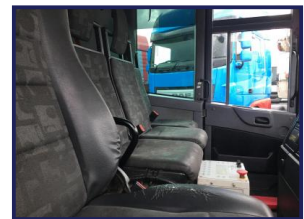

Williams TRUCK CENTRE

Mercedes Econic 2629

£7,950.00

2012 Mercedes econic 2629 refuse truck, 6x2, Terberg bin lift, weigh loader 89,000km warranted one council owner from new £7950

Product Details

Category/Type	Municipal
Make	Mercedes
Model	Econic 2629
Year	2012
Mileage	89000