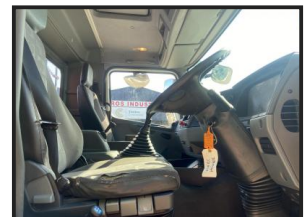

## Mercedes' Atego

**£14,950.00**

Mercedes Atego 1823 with front mounted Fassi f10 crane excellent condition very clean