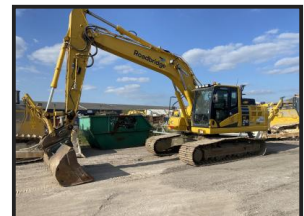

Komatsu Pc210

£POA

Choice of 2020/2021 komatsu pc210cc excavators operations mass 22990kg, engine 123kw

Product Details

Category/Type	Machinery
Make	Komatsu
Model	Pc210
Year	2020
Hours	79255

Williams Brothers Industrial Park, Kirkby, United Kingdom