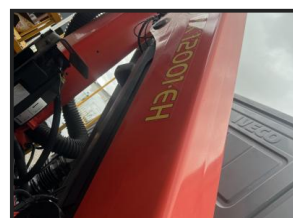

Iveco Stralis

£POA

2014 iveco Stralis ad260 dropside with front mounted crane very clean

Product Details

Product Details	
Category/Type	Grab/crane
Make	Iveco
Model	Stralis
Year	2014
Hours	364906

Williams Brothers Industrial Park, Kirkby, United Kingdom