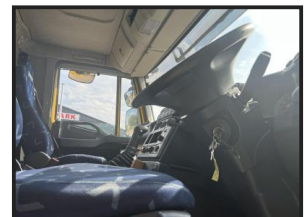

WILLIAMS TRUCK CENTRE

Iveco S260

£7,500.00

2011 IVECO EUROCARGO 260.531 DROPSIDE WITH ATLAS CRANE VERY CLEAN TRUCK
READY FOR WORK

Product Details

Product Details	
Category/Type	Grab/crane
Make	Iveco
Model	S260
Year	2011
Hours	323306