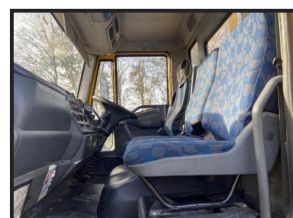

WILLIAMS TRUCK CENTRE

Iveco Eurocargo

£POA

IVECO EUROCARGO DROPSIDE WITH REARMOUNTED CRANE EXCELLENT CONDITION
VERY GOOD TRUCK

Product Details

Category/Type	Grab/crane
Make	Iveco
Model	Eurocargo
Year	2006
Hours	379739