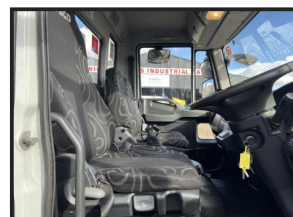

WILLIAMS TRUCK CENTRE

Iveco Daily 70c21

£POA

2014 iveco eurocargo daily 70c21 7.5 ton tipper 73,308km

Product Details

Category/Type	Tipper
Make	Iveco
Model	Daily 70c21
Year	2014
Hours	73308

Williams Brothers Industrial Park, Kirkby, United Kingdom