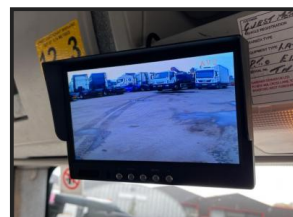

WILLIAMS TRUCK CENTRE

Iveco 180e25

£POA

Iveco eurocargo x2 tipper with HMF power lift grab ready to go warranted km

Product Details

Product Details	
Category/Type	Grab/crane
Make	Iveco
Model	180e25
Year	2015
Hours	30000