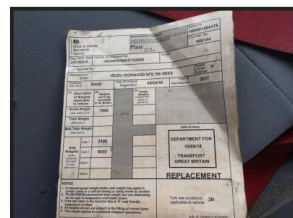

WILLIAMS TRUCK CENTRE

ISUZU FORWARD

£POA

2018 ISUZU FORWARD N75.190 DROPSIDE VERY GOOD LITTLE TRUCK CLEAN AND READY FOR WORK

Product Details

Category/Type	Rigid Trucks
Make	ISUZU
Model	FORWARD
Year	2018
Hours	256000