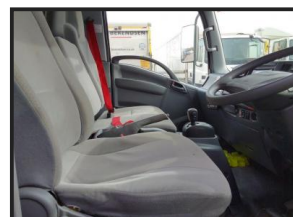

ISUZU FORWARD

£POA

68 plate Isuzu forward N75.190 FRIDGE TRUCK WITH CARRIER TRANSICOLD ENGINE,
VERY CLEAN EXCELLENT TRUCK READY TO GO

Product Details

Category/Type	Rigid Trucks
Make	ISUZU
Model	FORWARD
Year	2018
Hours	210000