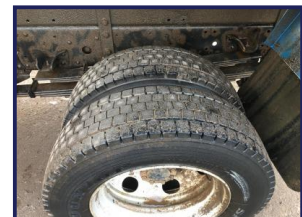

Williams

TRUCK CENTRE

Isuzu 7.5 ton

£POA

Large choice of 2015 and 2016 65 plate Isuzu 7.5 ton easyshift tipper excellent condition good tyres £poa

Product Details

Category/Type	Tipper
Make	Isuzu
Model	7.5 ton
Year	-
Mileage	100000