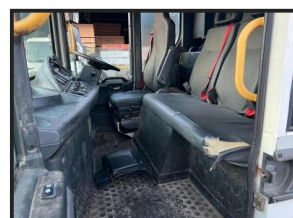

## Dennis Eagle elite

**£POA**

2016 Dennis Eagle Elite 8x4 refuse truck with Terberg 50/50 split equipment very good clean truck