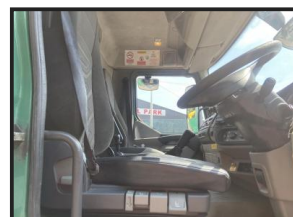

### £POA

2011 daf lf 55.220 dropside with rear mounted atlas crane very good truck large selection of crane wagons in stock call bios