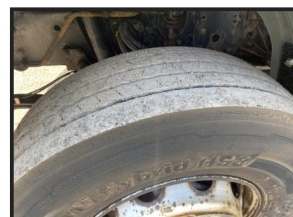

WILLIAMS TRUCK CENTRE

Daf Lf55.220

£POA

61 daf lf 55.220 dropside with crane very good truck rearmounted atlas crane ready to go

Product Details

Category/Type	Grab/crane
Make	Daf
Model	Lf55.220
Year	2011
Hours	268557