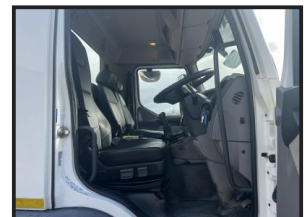

WILLIAMS TRUCK CENTRE

Daf Lf260

£POA

2017 DAF LF260 EURO 6 ECON HOTBOX, MANUAL, SEP MOT, VGC...CHOICE OF 2 IN STOCK..EX PLC, GREAT CONDITION, FULL COMPLIANT SPEC .TRUCK PRICE POA....WATCH THE VIDEO...PLEASE LOOK AT OUR OTHER TRUCKS...NATIONWIDE DELIVERY AVAILABLE