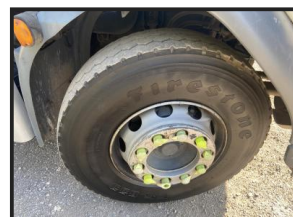

WILLIAMS TRUCK CENTRE

Daf Lf23 2016 daf lf250

£POA

2016 daf lf250 very clean truck, reverse cameras hyva lift equipment 227513km ready for work

Product Details

Category/Type	Skip loaders
Make	Daf
Model	Lf23 2016 daf lf250
Year	2016
Hours	-