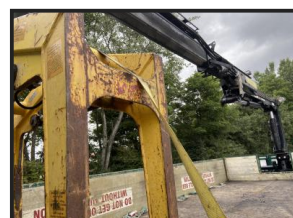

### £POA

2011 daf fa 55.220 dropside with rearmounted atlas brick grab very good condition choice of call now to view