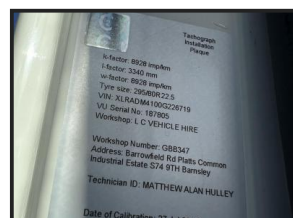

WILLIAMS TRUCK CENTRE

Daf Cf410

£POA

2019 daf cf 410 tipper grab with palfinger epsilon 125 crane excellent condition very clean as new

Product Details

Product Details	
Category/Type	Grab/crane
Make	Daf
Model	Cf410
Year	2019
Hours	103797