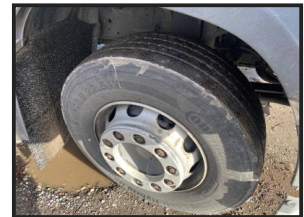

## Daf Cf220

**£POA**

Daf cf 220 Euro 6 box van with tail lift, sleeper cab , air con and auto gearbox